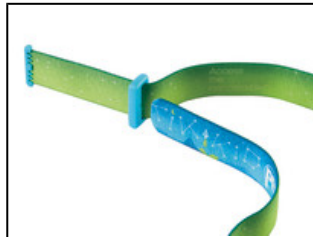

## TIKKID®

Easy to use and compact, TIKKID is the first Petzl headlamp designed for children. It has a flood beam that offers comfortable vision for reading or playing, indoors or out. The headband, releasable under tension, and the protected battery pack make it especially suitable for young children.

20 lumen flood beam preserves sensitive young eyes.

Access to battery pack is protected by a flat-head screw.

Headband is adjustable and releasable under tension.

---

**Short Description** Compact headlamp for children 3 years and older. 20 lumens

---

- Selling Points**
- 20 lumens of power in high mode to limit photo-biological risk and protect sensitive young eyes
  - Easy to use, with a single button
  - Three lighting levels:
    - low, for reading
    - high, for playing inside or outside
    - white strobe (20 lumens), to be visible from a distance
  - Headband is adjustable and releasable under tension
  - Access to battery pack is protected by a flat-head screw
  - Phosphorescent reflector is useful for locating the lamp in the dark
  - Automatic shut-off after one hour
  - HYBRID CONCEPT design: TIKKID comes with three standard batteries and is also compatible with the CORE rechargeable battery.
- 

- Specification**
- Brightness: 20 lumens (ANSI/PLATO FL 1)
  - Weight: 80g
  - Beam pattern: flood
  - Energy: Three AAA/LR03 batteries (included) or CORE rechargeable battery (available as accessory)
  - Battery compatibility: alkaline, lithium or Ni-MH rechargeable
  - Certification(s): CE, CPSIA
  - Watertightness: IPX4 (weather-resistant)
- 