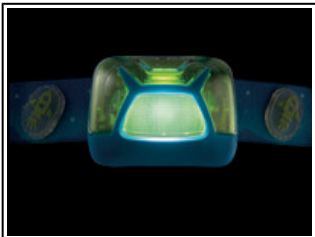

## TIKKID®

Easy to use and compact, TIKKID is the first Petzl headlamp designed for children. It has a flood beam that offers comfortable vision for reading or playing, indoors or out. The headband, releasable under tension, and the protected battery pack make it especially suitable for young children.

20 lumen flood beam preserves sensitive young eyes.

Access to battery pack is protected by a flat-head screw.

Headband is adjustable and releasable under tension.

---

**Short Description** Compact headlamp for children 3 years and older. 20 lumens

---

- Selling Points**
- 20 lumens of power in high mode to limit photo-biological risk and protect sensitive young eyes
  - Easy to use, with a single button
  - Three lighting levels:
    - low, for reading
    - high, for playing inside or outside
    - white strobe (20 lumens), to be visible from a distance
  - Headband is adjustable and releasable under tension
  - Access to battery pack is protected by a flat-head screw
  - Phosphorescent reflector is useful for locating the lamp in the dark
  - Automatic shut-off after one hour
  - HYBRID CONCEPT design: TIKKID comes with three standard batteries and is also compatible with the CORE rechargeable battery.
- 

- Specification**
- Brightness: 20 lumens (ANSI/PLATO FL 1)
  - Weight: 80g
  - Beam pattern: flood
  - Energy: Three AAA/LR03 batteries (included) or CORE rechargeable battery (available as accessory)
  - Battery compatibility: alkaline, lithium or Ni-MH rechargeable
  - Certification(s): CE, CPSIA
  - Watertightness: IPX4 (weather-resistant)
- 