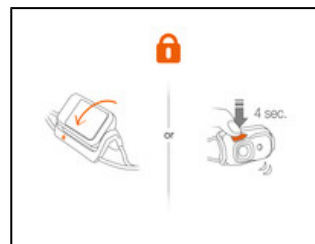

Universe	Sport
Type	Lighting
Category	ACTIVE headlamps
Subcategory	ACTIVE headlamps

BINDI®

Weighing barely 35 g, the BINDI headlamp is ultra-compact and fits in the palm of your hand. With 200 lumens of power, it is ideal for urban training runs. It is ideal for everyday athletic activities, thanks to the battery that charges via micro USB port. Its minimalist yet functional design combines style and convenience. The headband features a reflective thread that makes the user visible under any conditions.

Ultra-compact, the BINDI headlamp fits in the palm of your hand.

Easy charging via the micro USB port.

Two LOCK functions to avoid accidentally turning it on.

Short Description Ultra-compact rechargeable headlamp designed for everyday athletic activities. 200 lumens

- Selling Points**
- Designed for everyday athletic activities:
 - see and be seen, thanks to 200 lumen brightness
 - reflective thread over the entire headband makes the user visible even in low light
 - Lithium-Ion 680 mAh battery is rechargeable via micro USB port, with charge indicator
 - Optimal comfort:
 - ultra-lightweight, only 35 g
 - ultra-compact, the BINDI headlamp fits in the palm of your hand
 - zones of contact with head are limited, for a comfortable fit
 - thin, ventilated headband wicks away perspiration during dynamic activities
 - Simple to use:
 - three lighting modes: proximity, movement and distance
 - red lighting preserves night vision and keeps from blinding others during group activities
 - two LOCK functions to avoid accidentally turning it on during transit or storage
 - headlamp can be tilted upward for seeing ahead when it is worn around the neck

- Specification**
- Brightness: 200 lumens (ANSI/PLATO FL 1)
 - Weight: 35g
 - Beam pattern: flood
 - Energy: 680 mAh rechargeable battery
 - Certification(s): CE
 - Watertightness: IP X4 (weather-resistant)